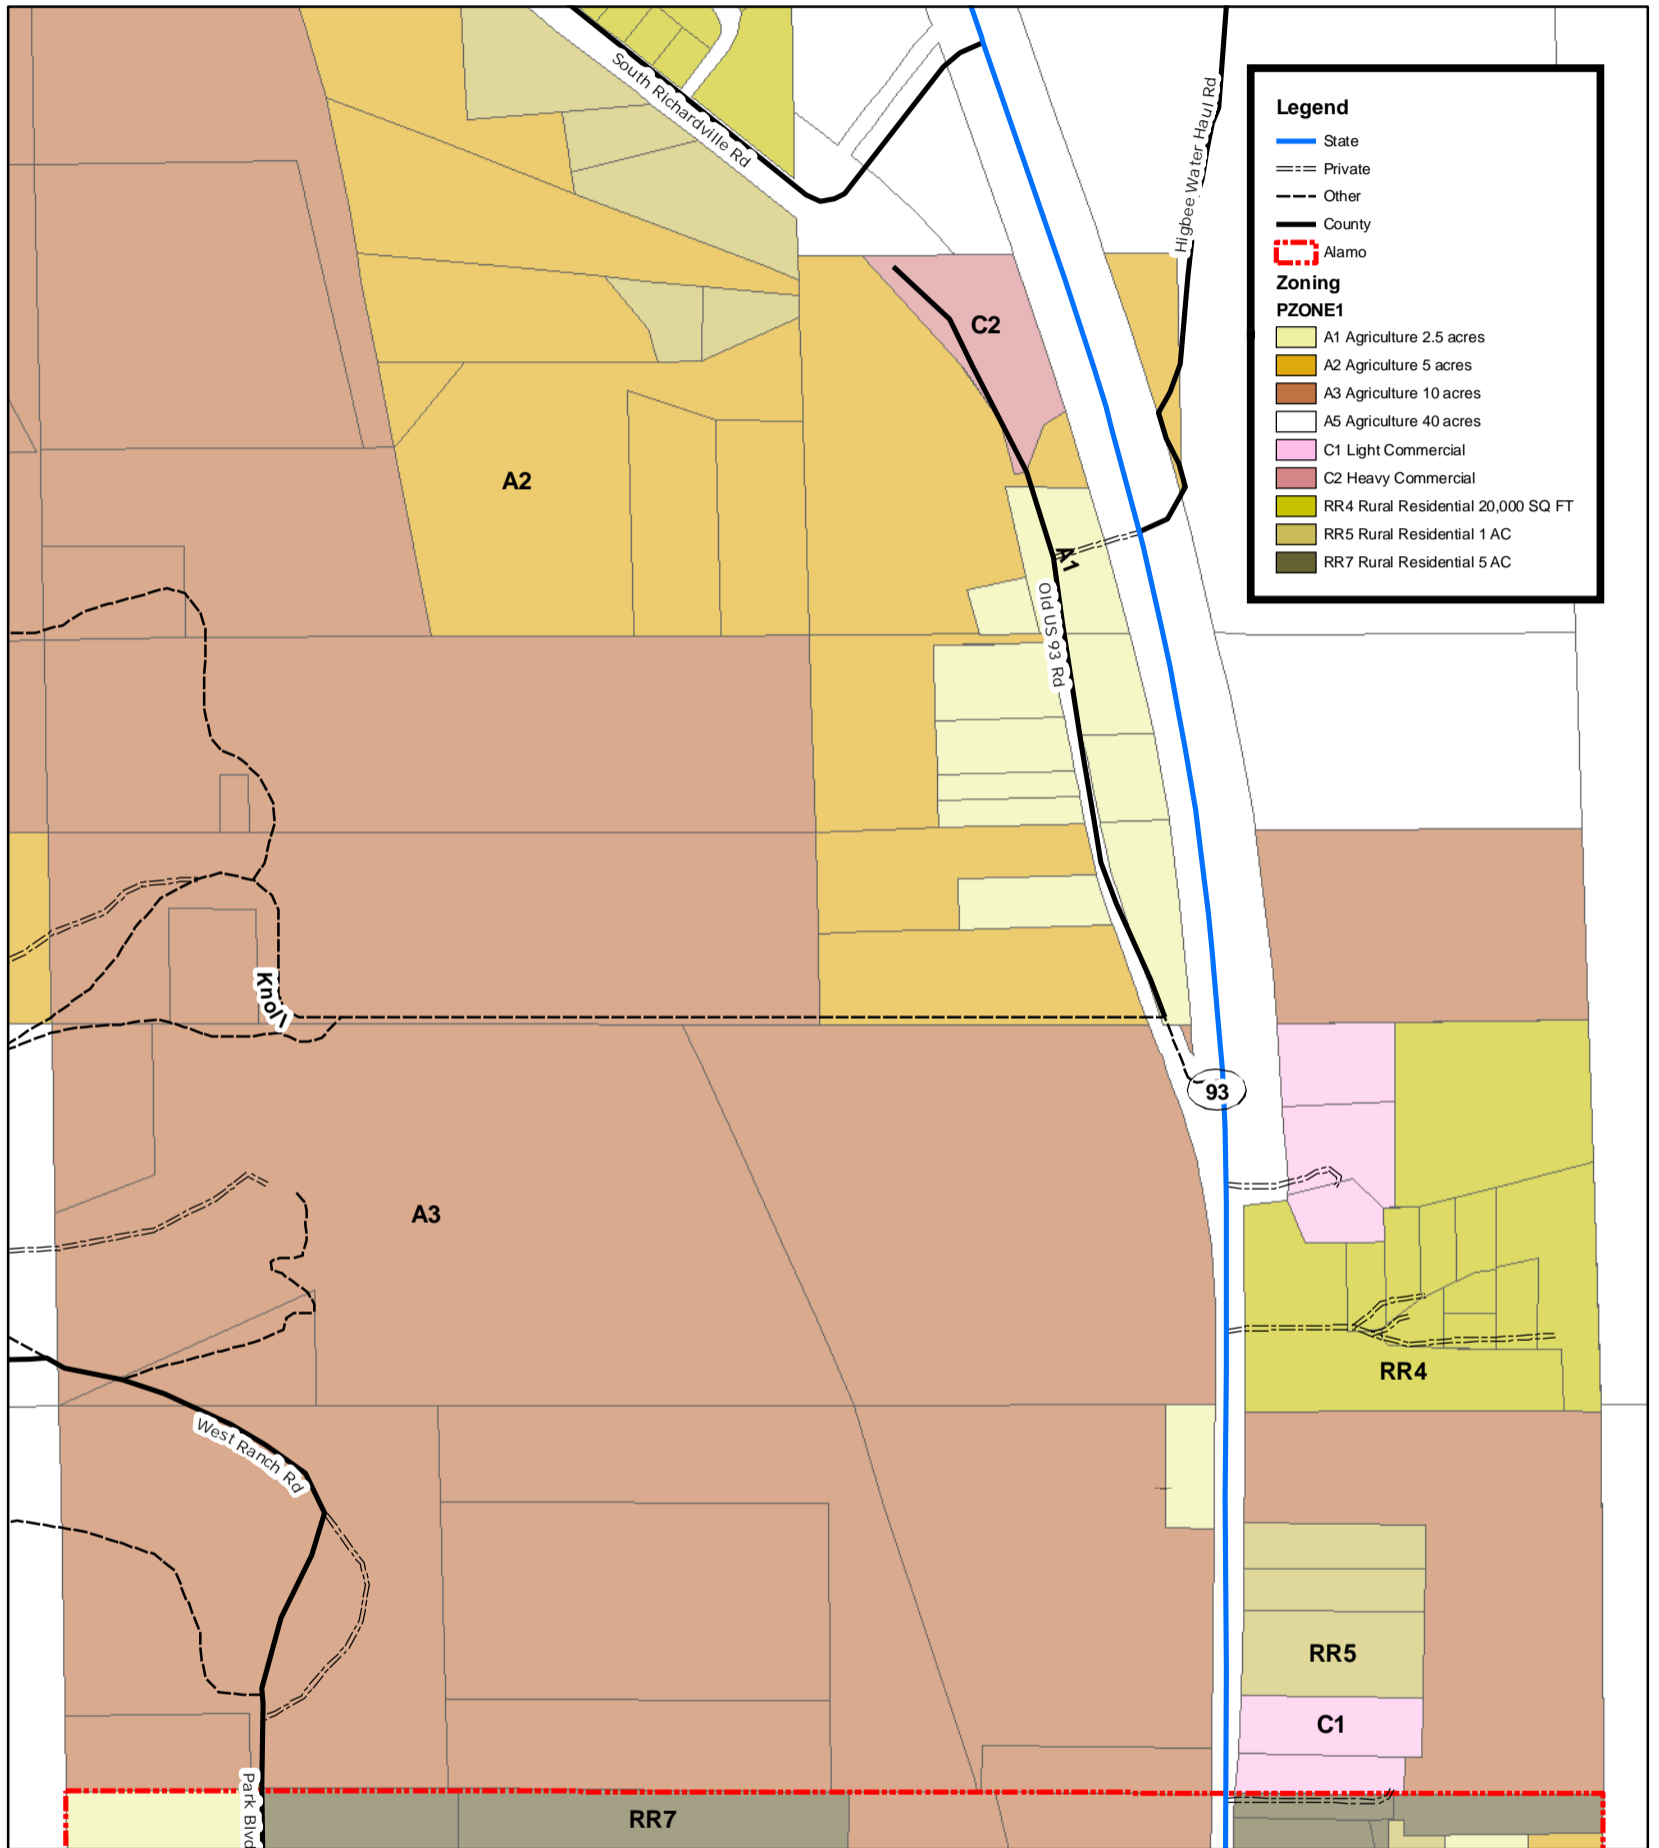

ALAMO NORTH TOWN ZONING

Legend

- State
- Private
- - - Other
- County
- ⬡ Alamo

Zoning

PZONE1

- ⬡ A1 Agriculture 2.5 acres
- ⬡ A2 Agriculture 5 acres
- ⬡ A3 Agriculture 10 acres
- ⬡ A5 Agriculture 40 acres
- ⬡ C1 Light Commercial
- ⬡ C2 Heavy Commercial
- ⬡ RR4 Rural Residential 20,000 SQ FT
- ⬡ RR5 Rural Residential 1 AC
- ⬡ RR7 Rural Residential 5 AC

September 22, 2008