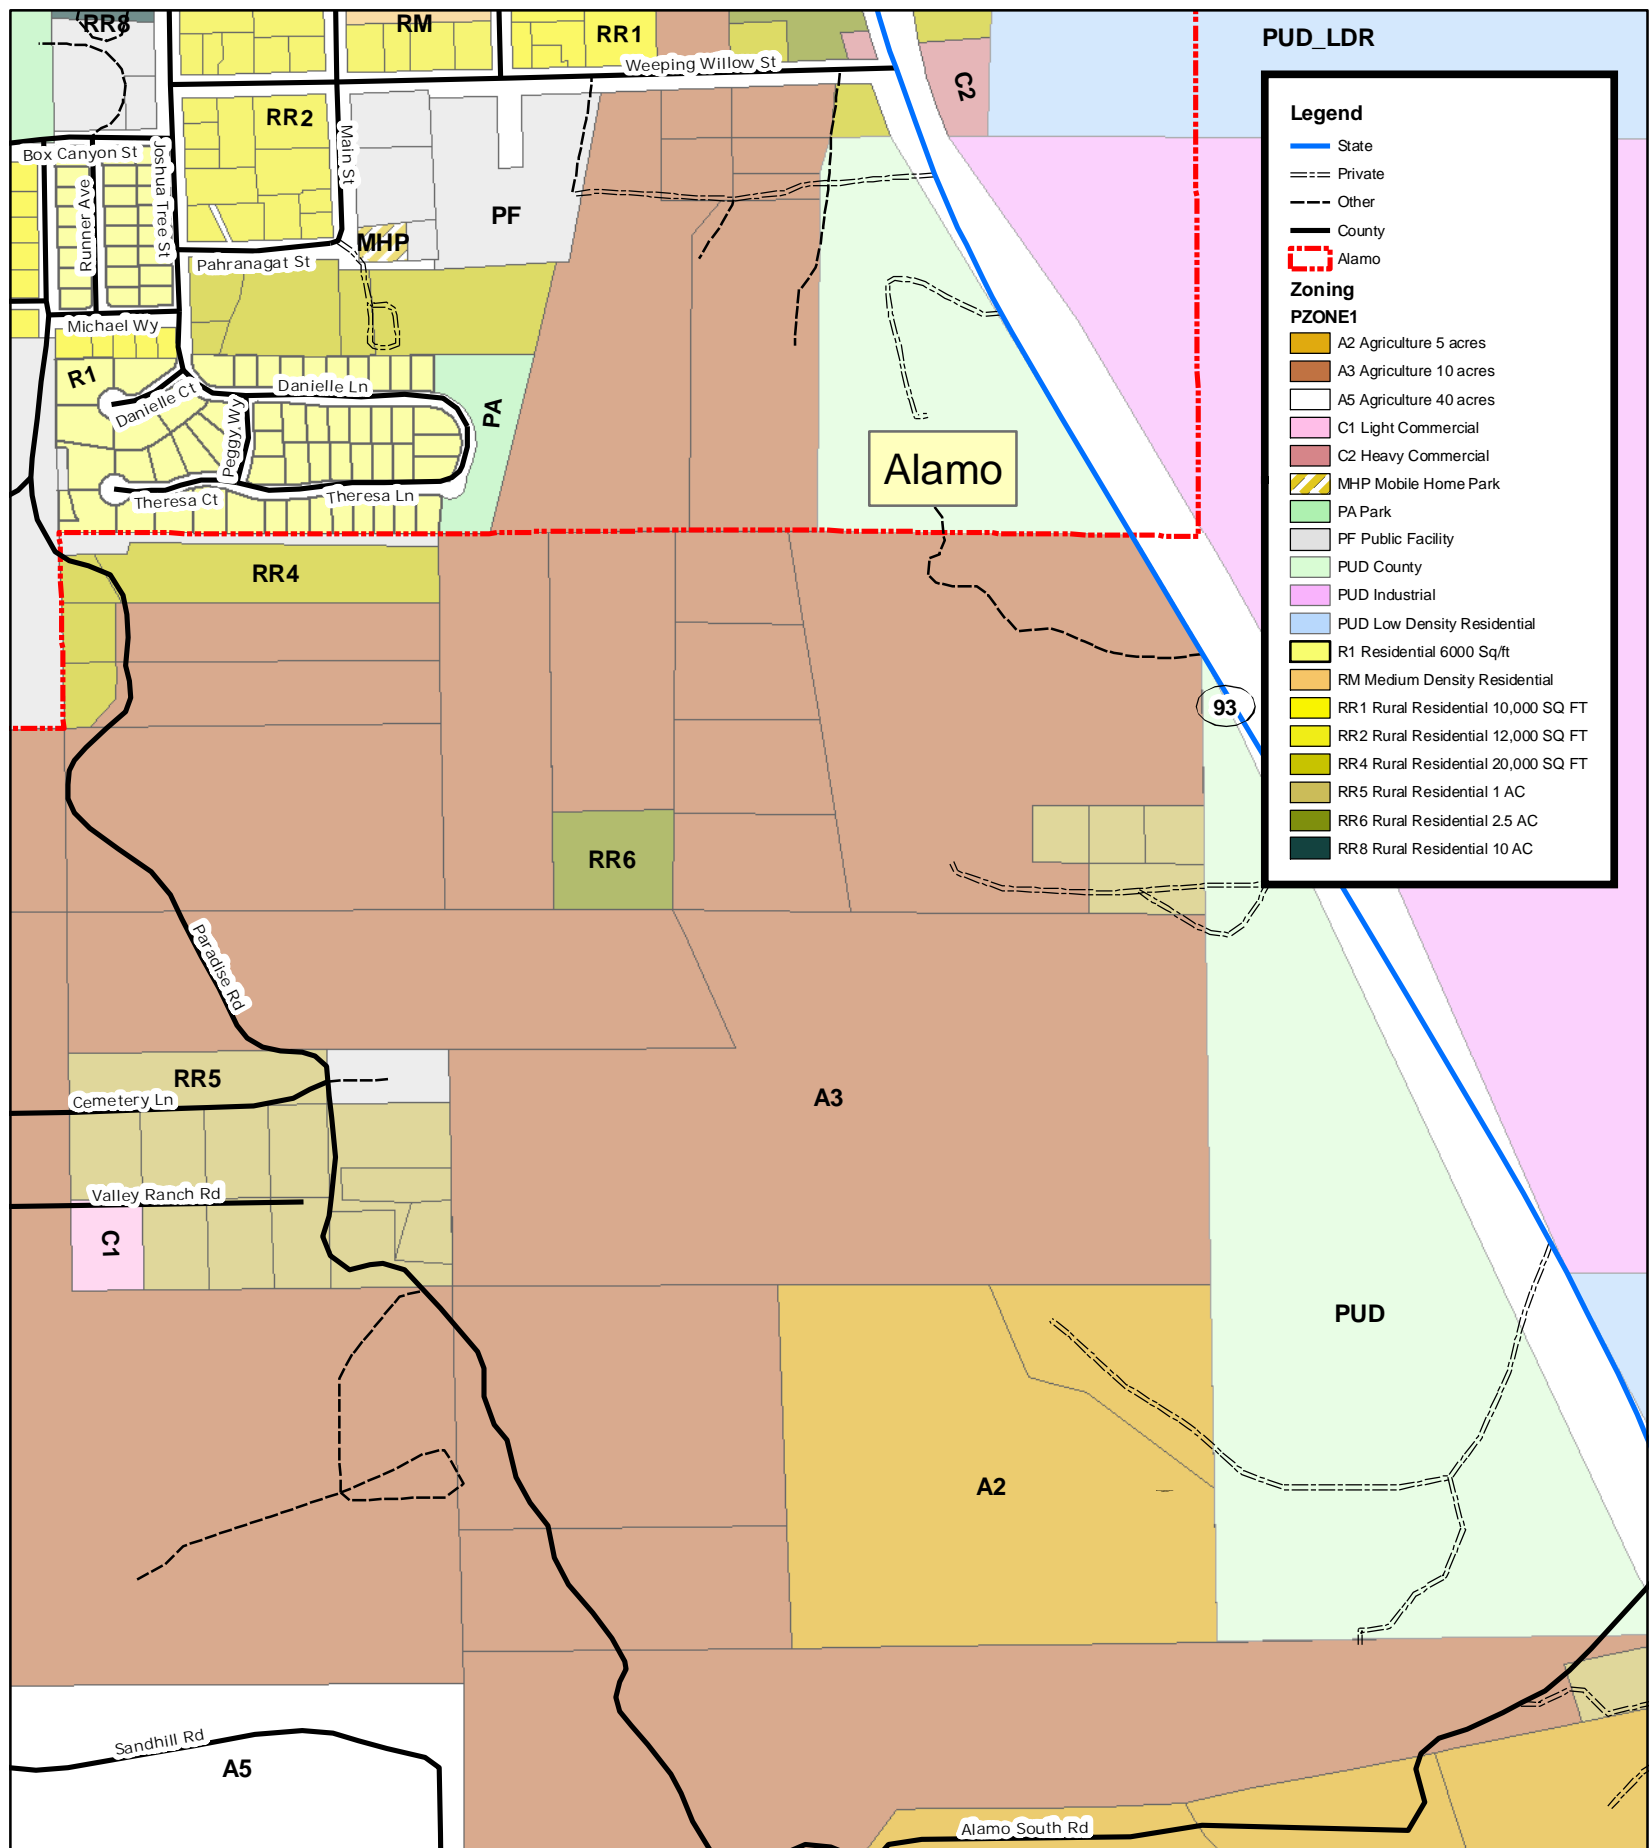

ALAMO TOWN SOUTH ZONING

September 22, 2008