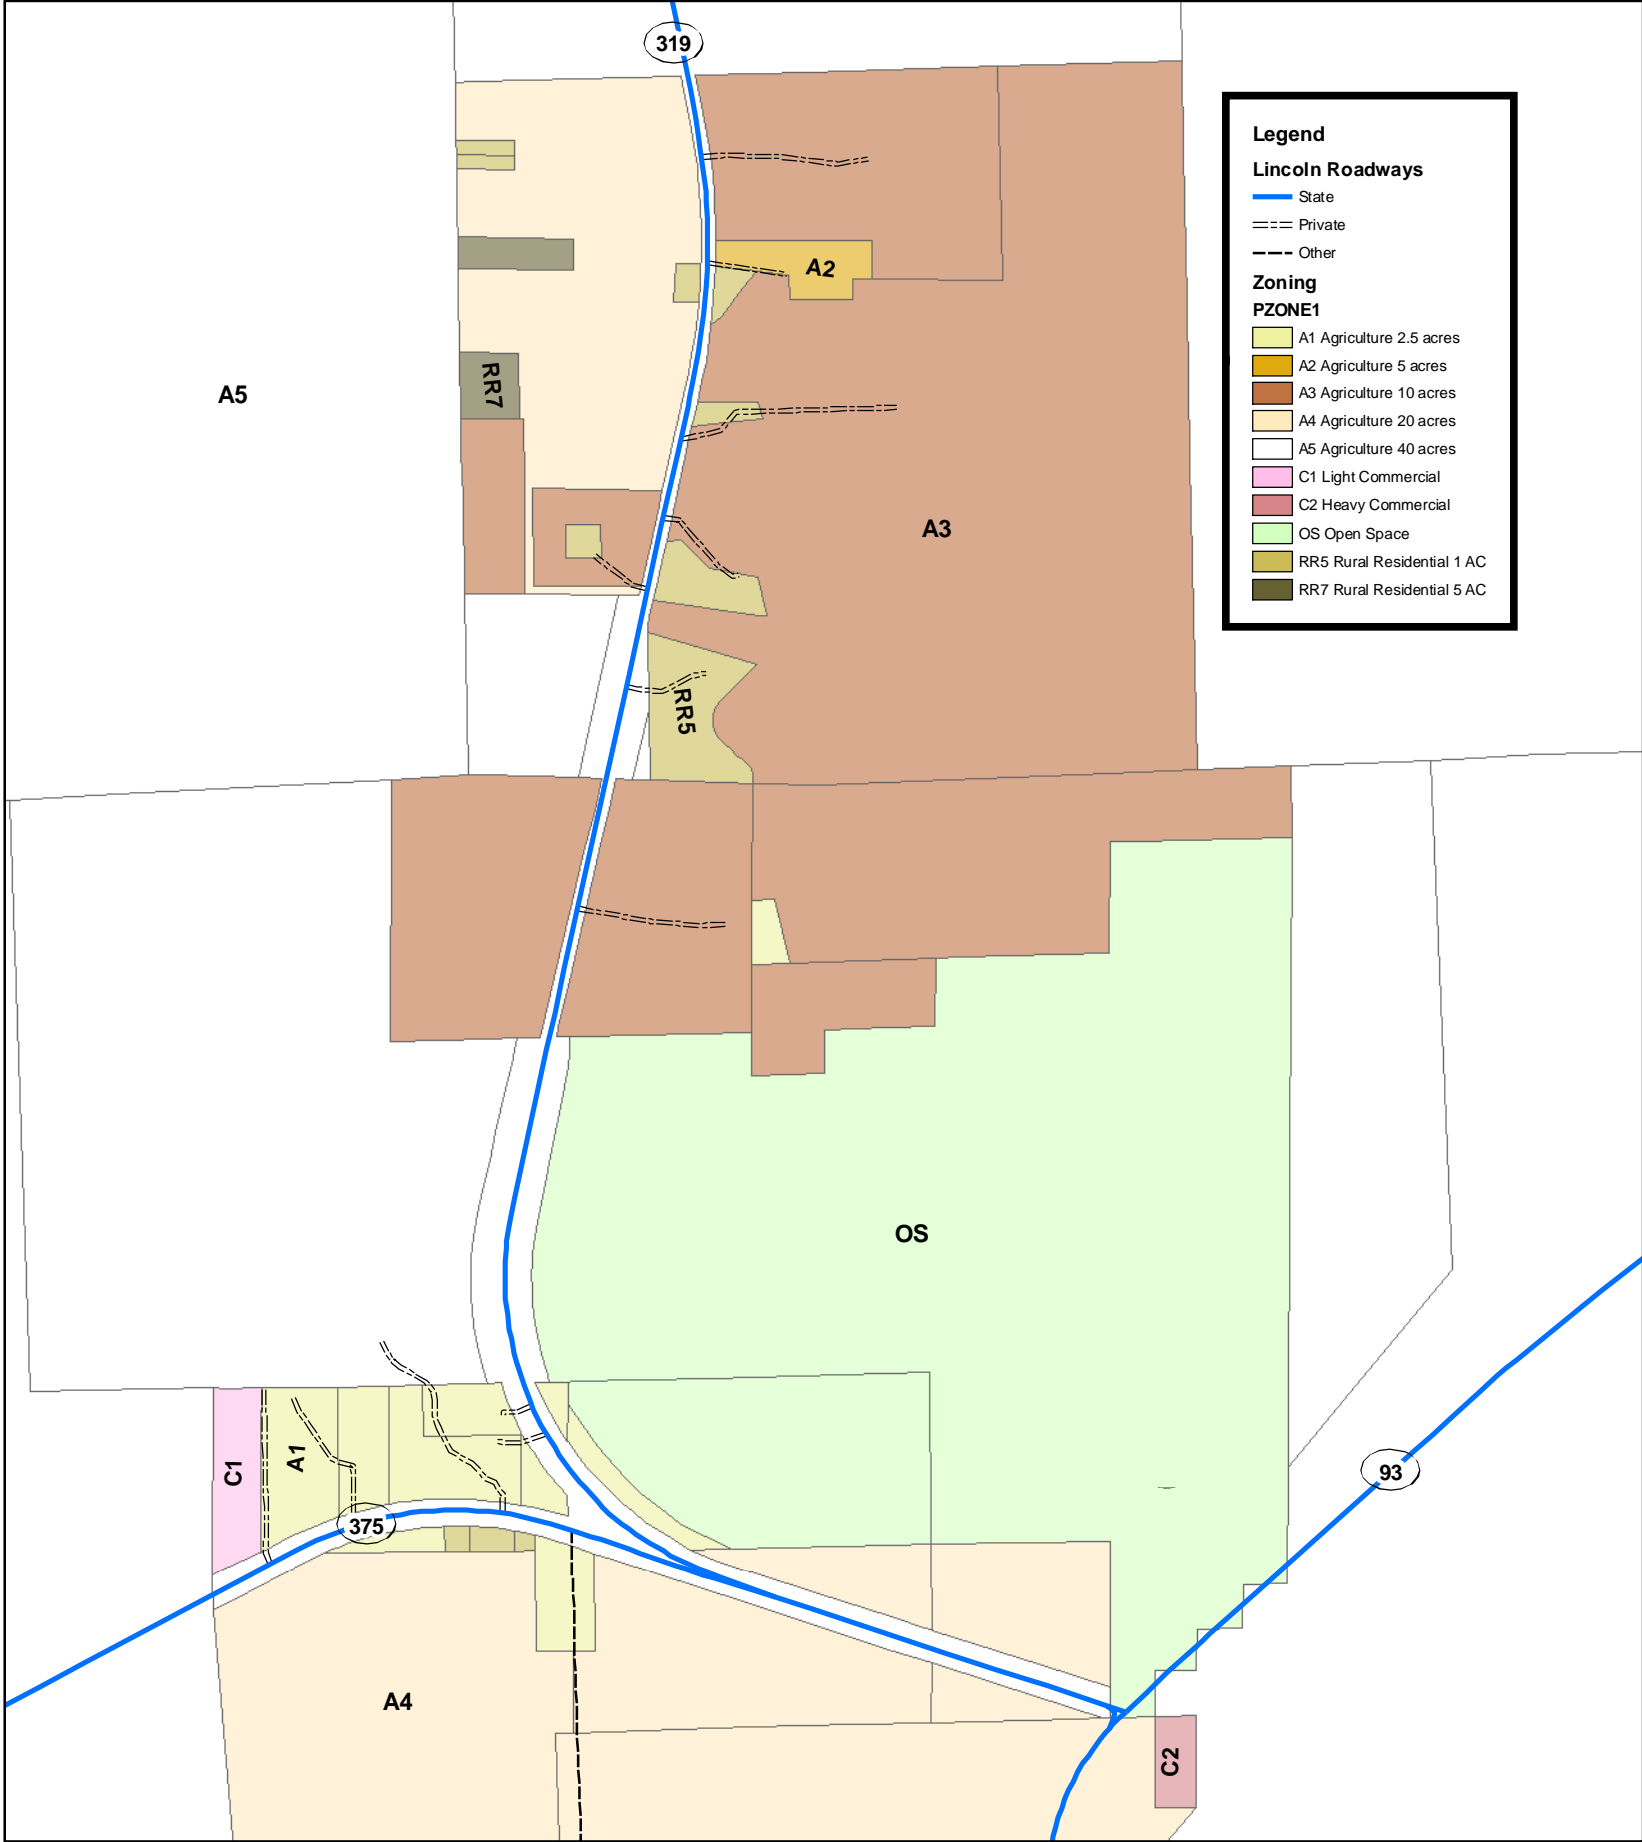

CRYSTAL SPRINGS ZONING

Legend

Lincoln Roadways

- State
- Private
- Other

Zoning

PZONE1

- A1 Agriculture 2.5 acres
- A2 Agriculture 5 acres
- A3 Agriculture 10 acres
- A4 Agriculture 20 acres
- A5 Agriculture 40 acres
- C1 Light Commercial
- C2 Heavy Commercial
- OS Open Space
- RR5 Rural Residential 1 AC
- RR7 Rural Residential 5 AC