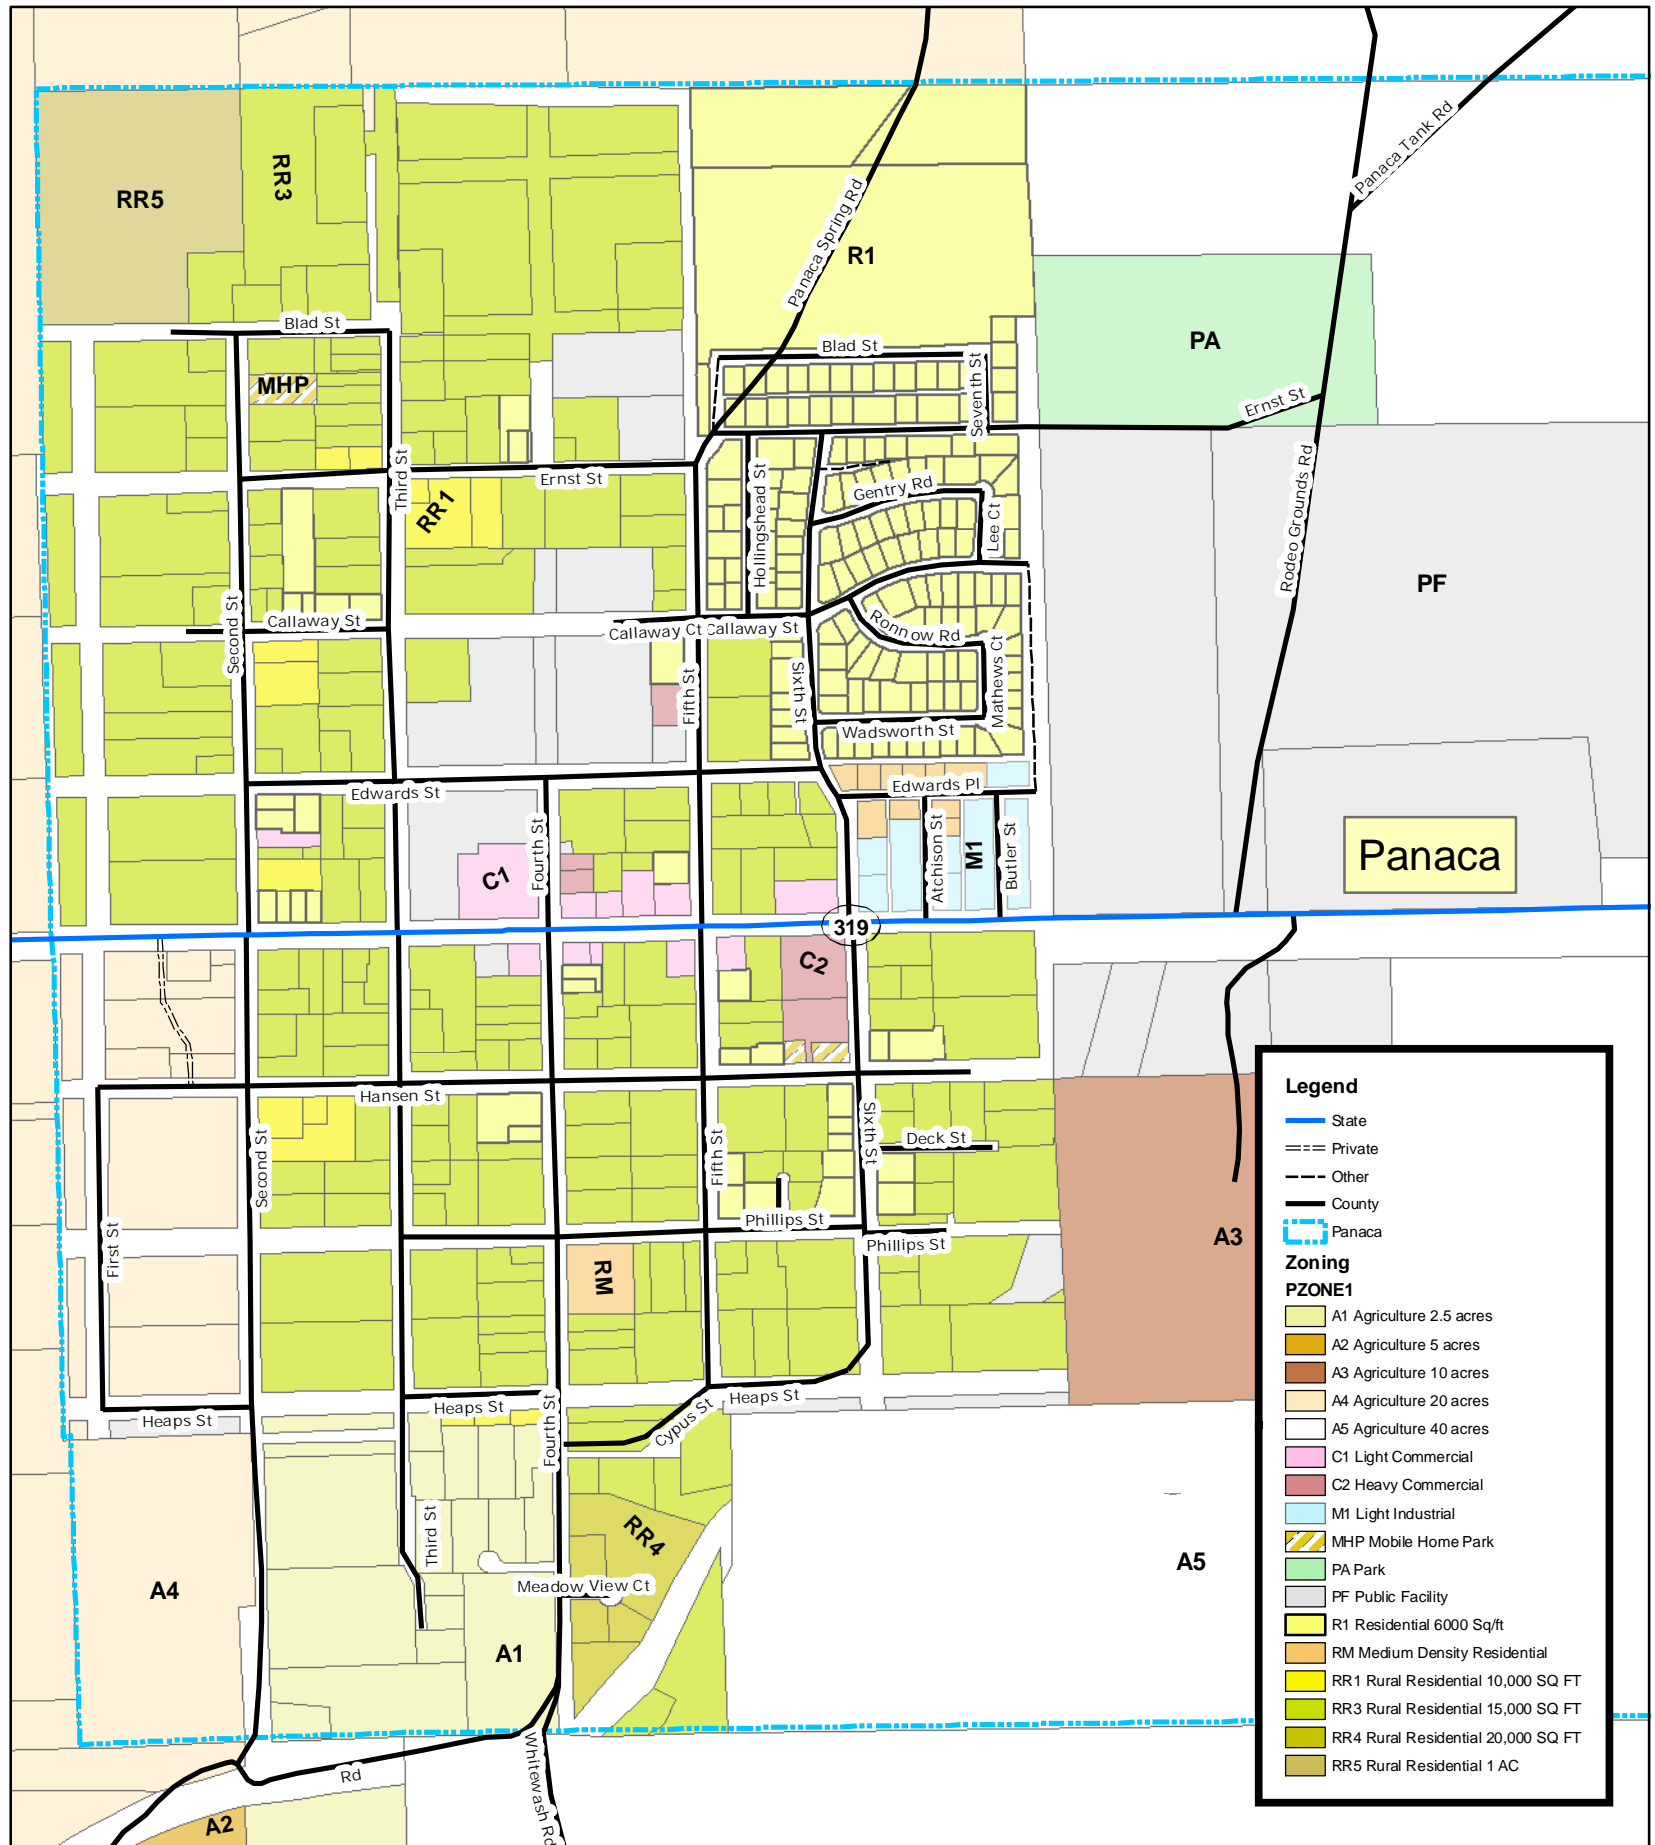

PANACA TOWN ZONING

September 22, 2008