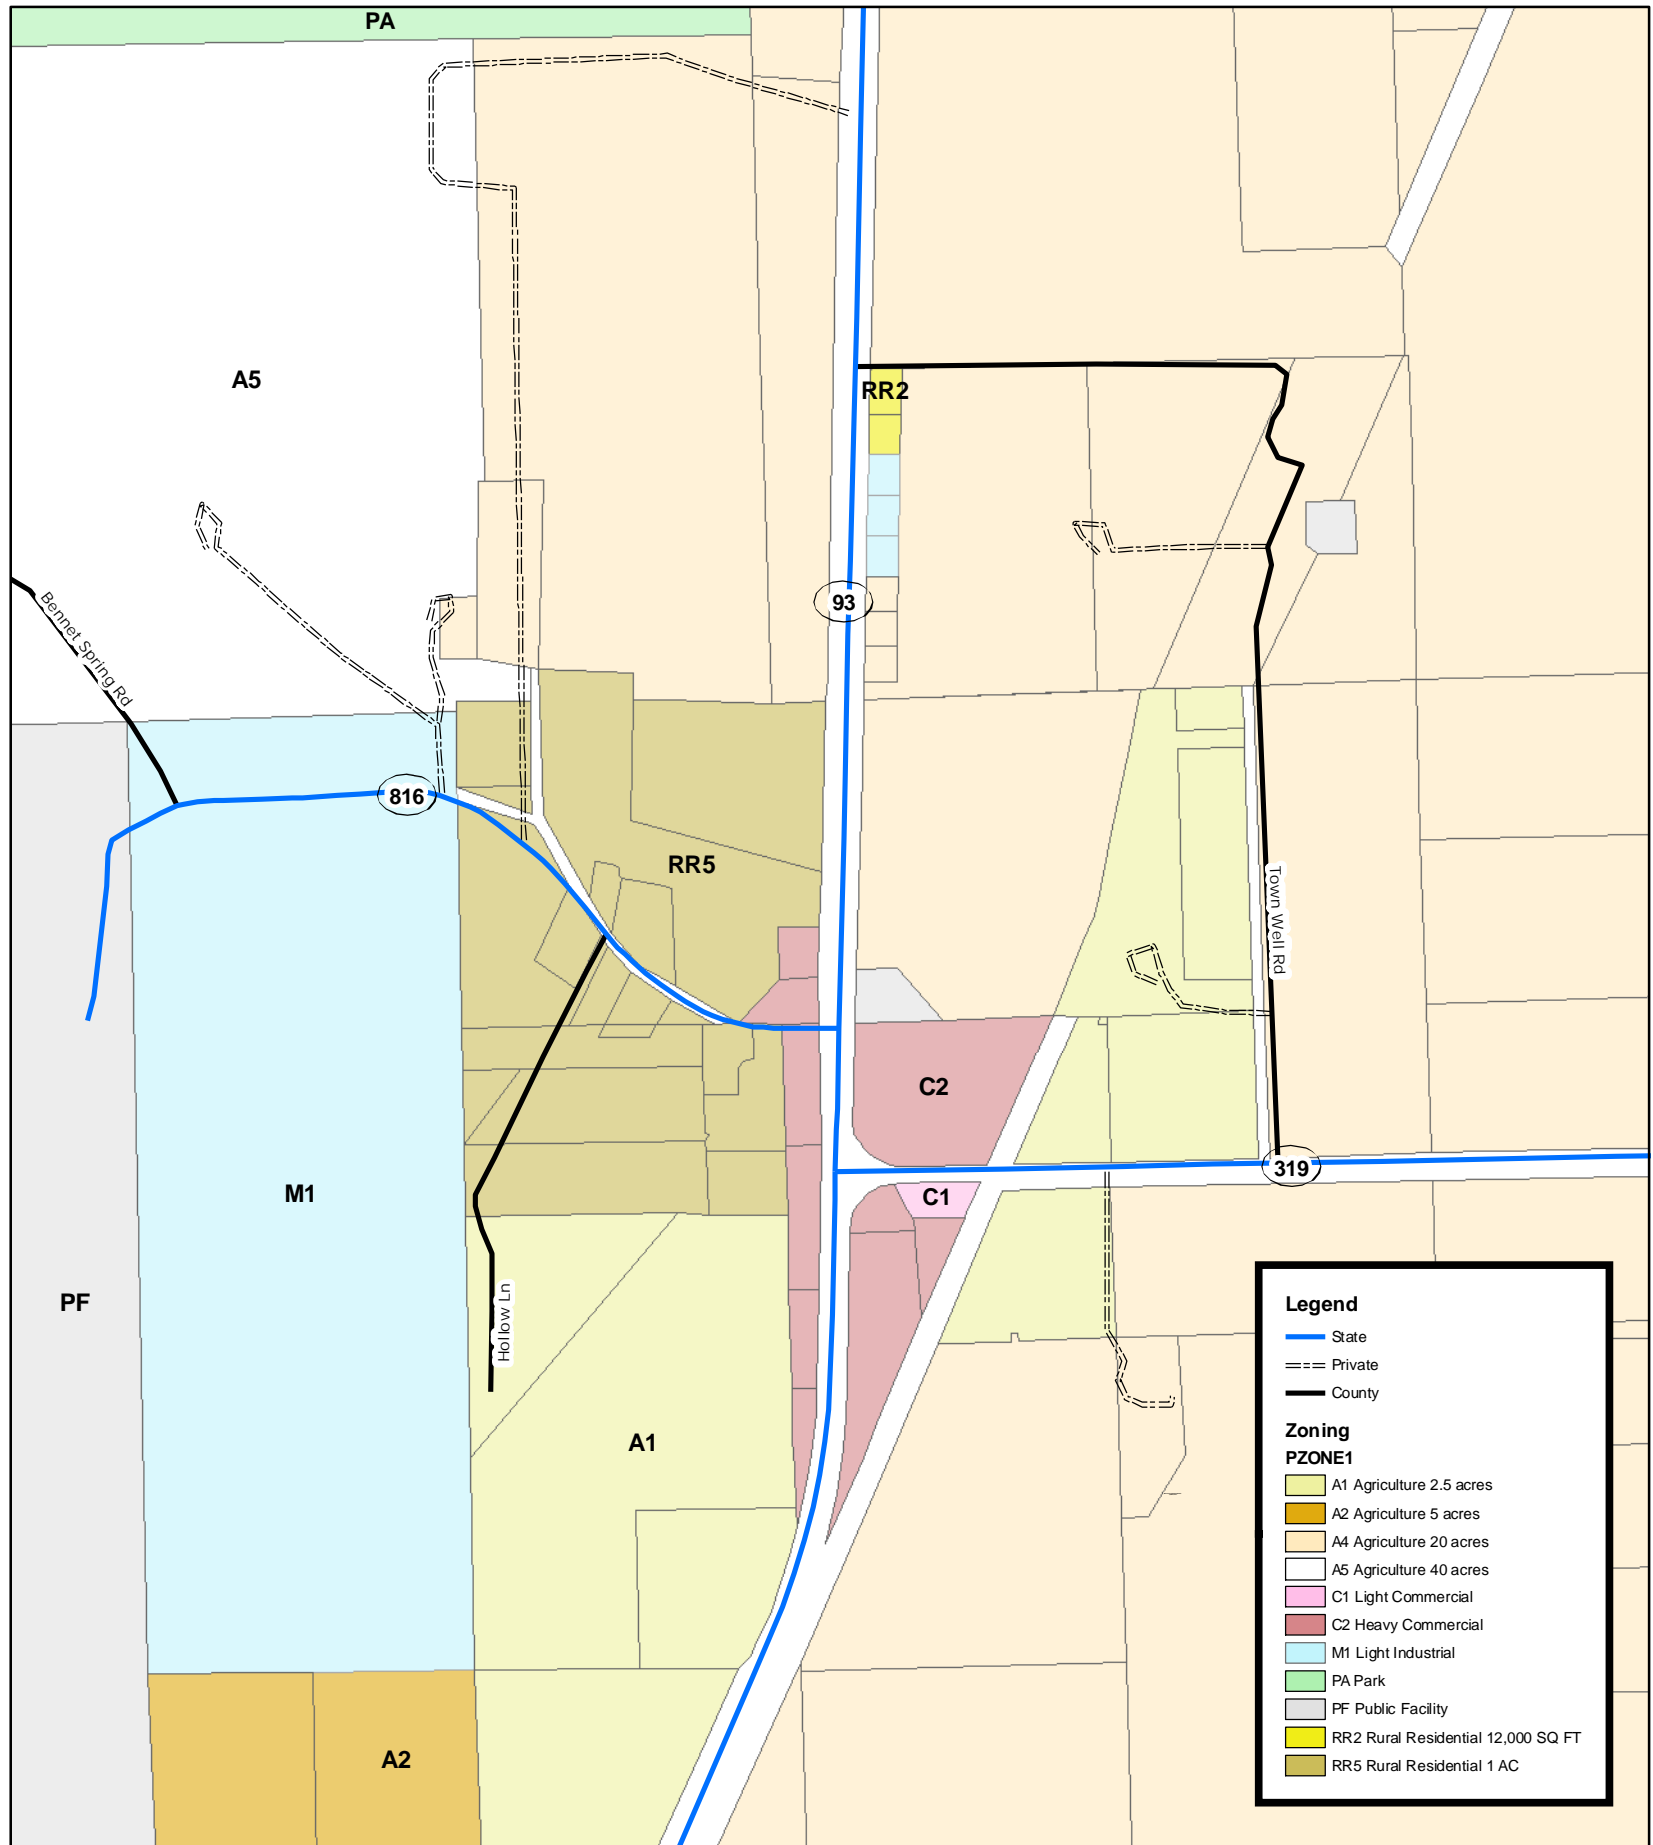

PANACA TOWN WEST ZONING

September 22, 2008