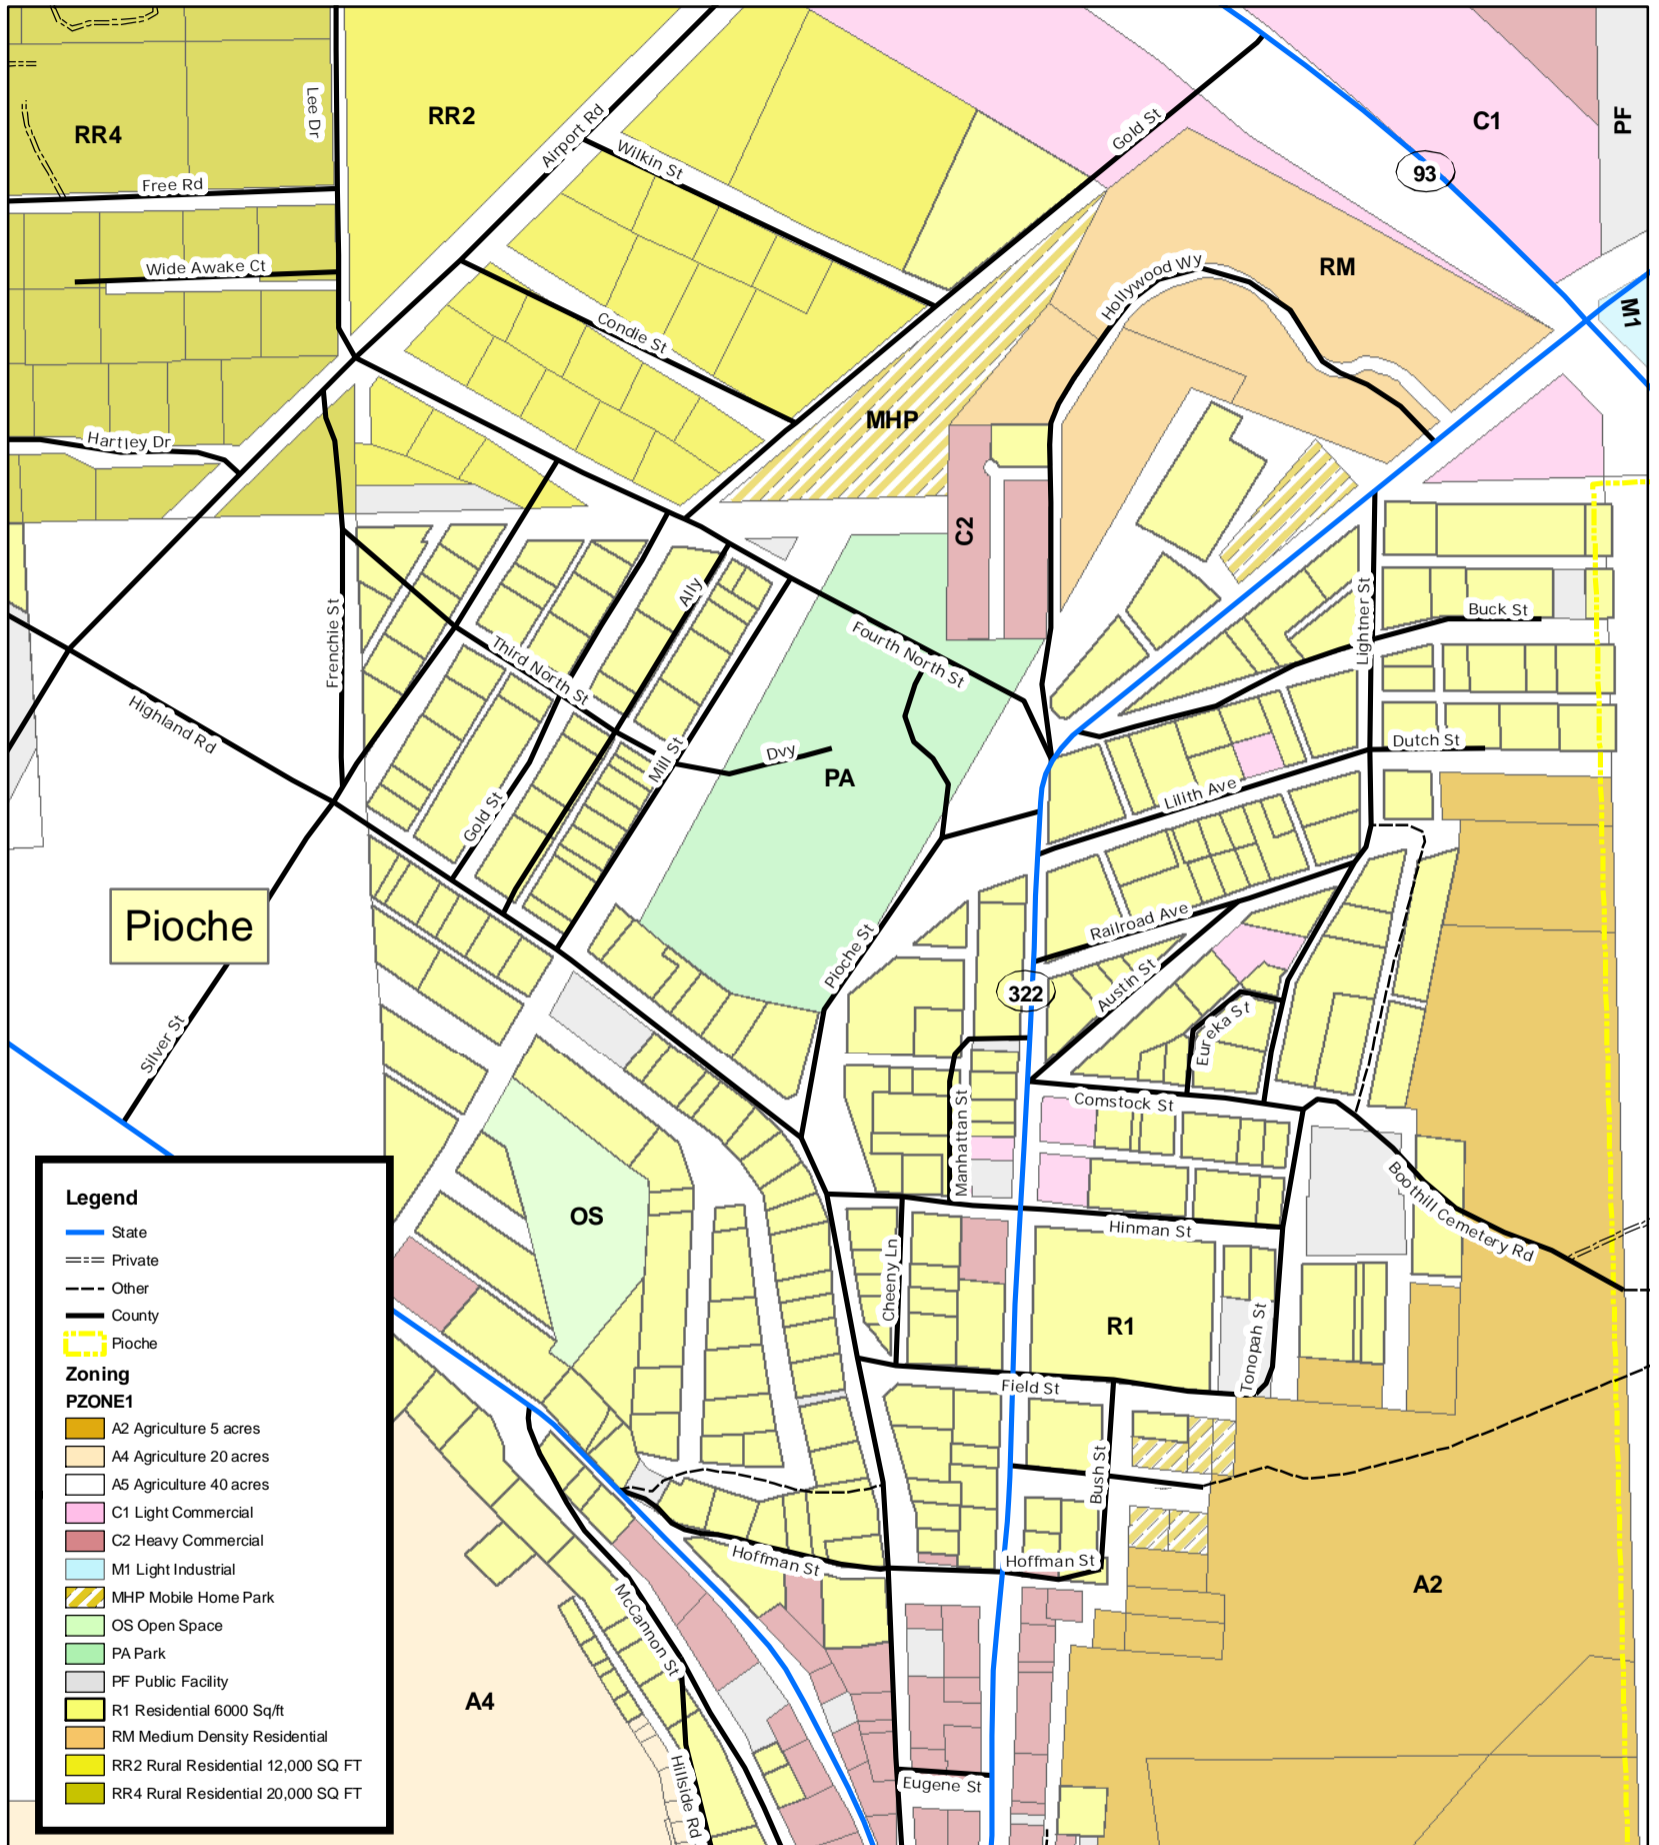

# PIOCHE TOWN ZONING

September 22, 2008