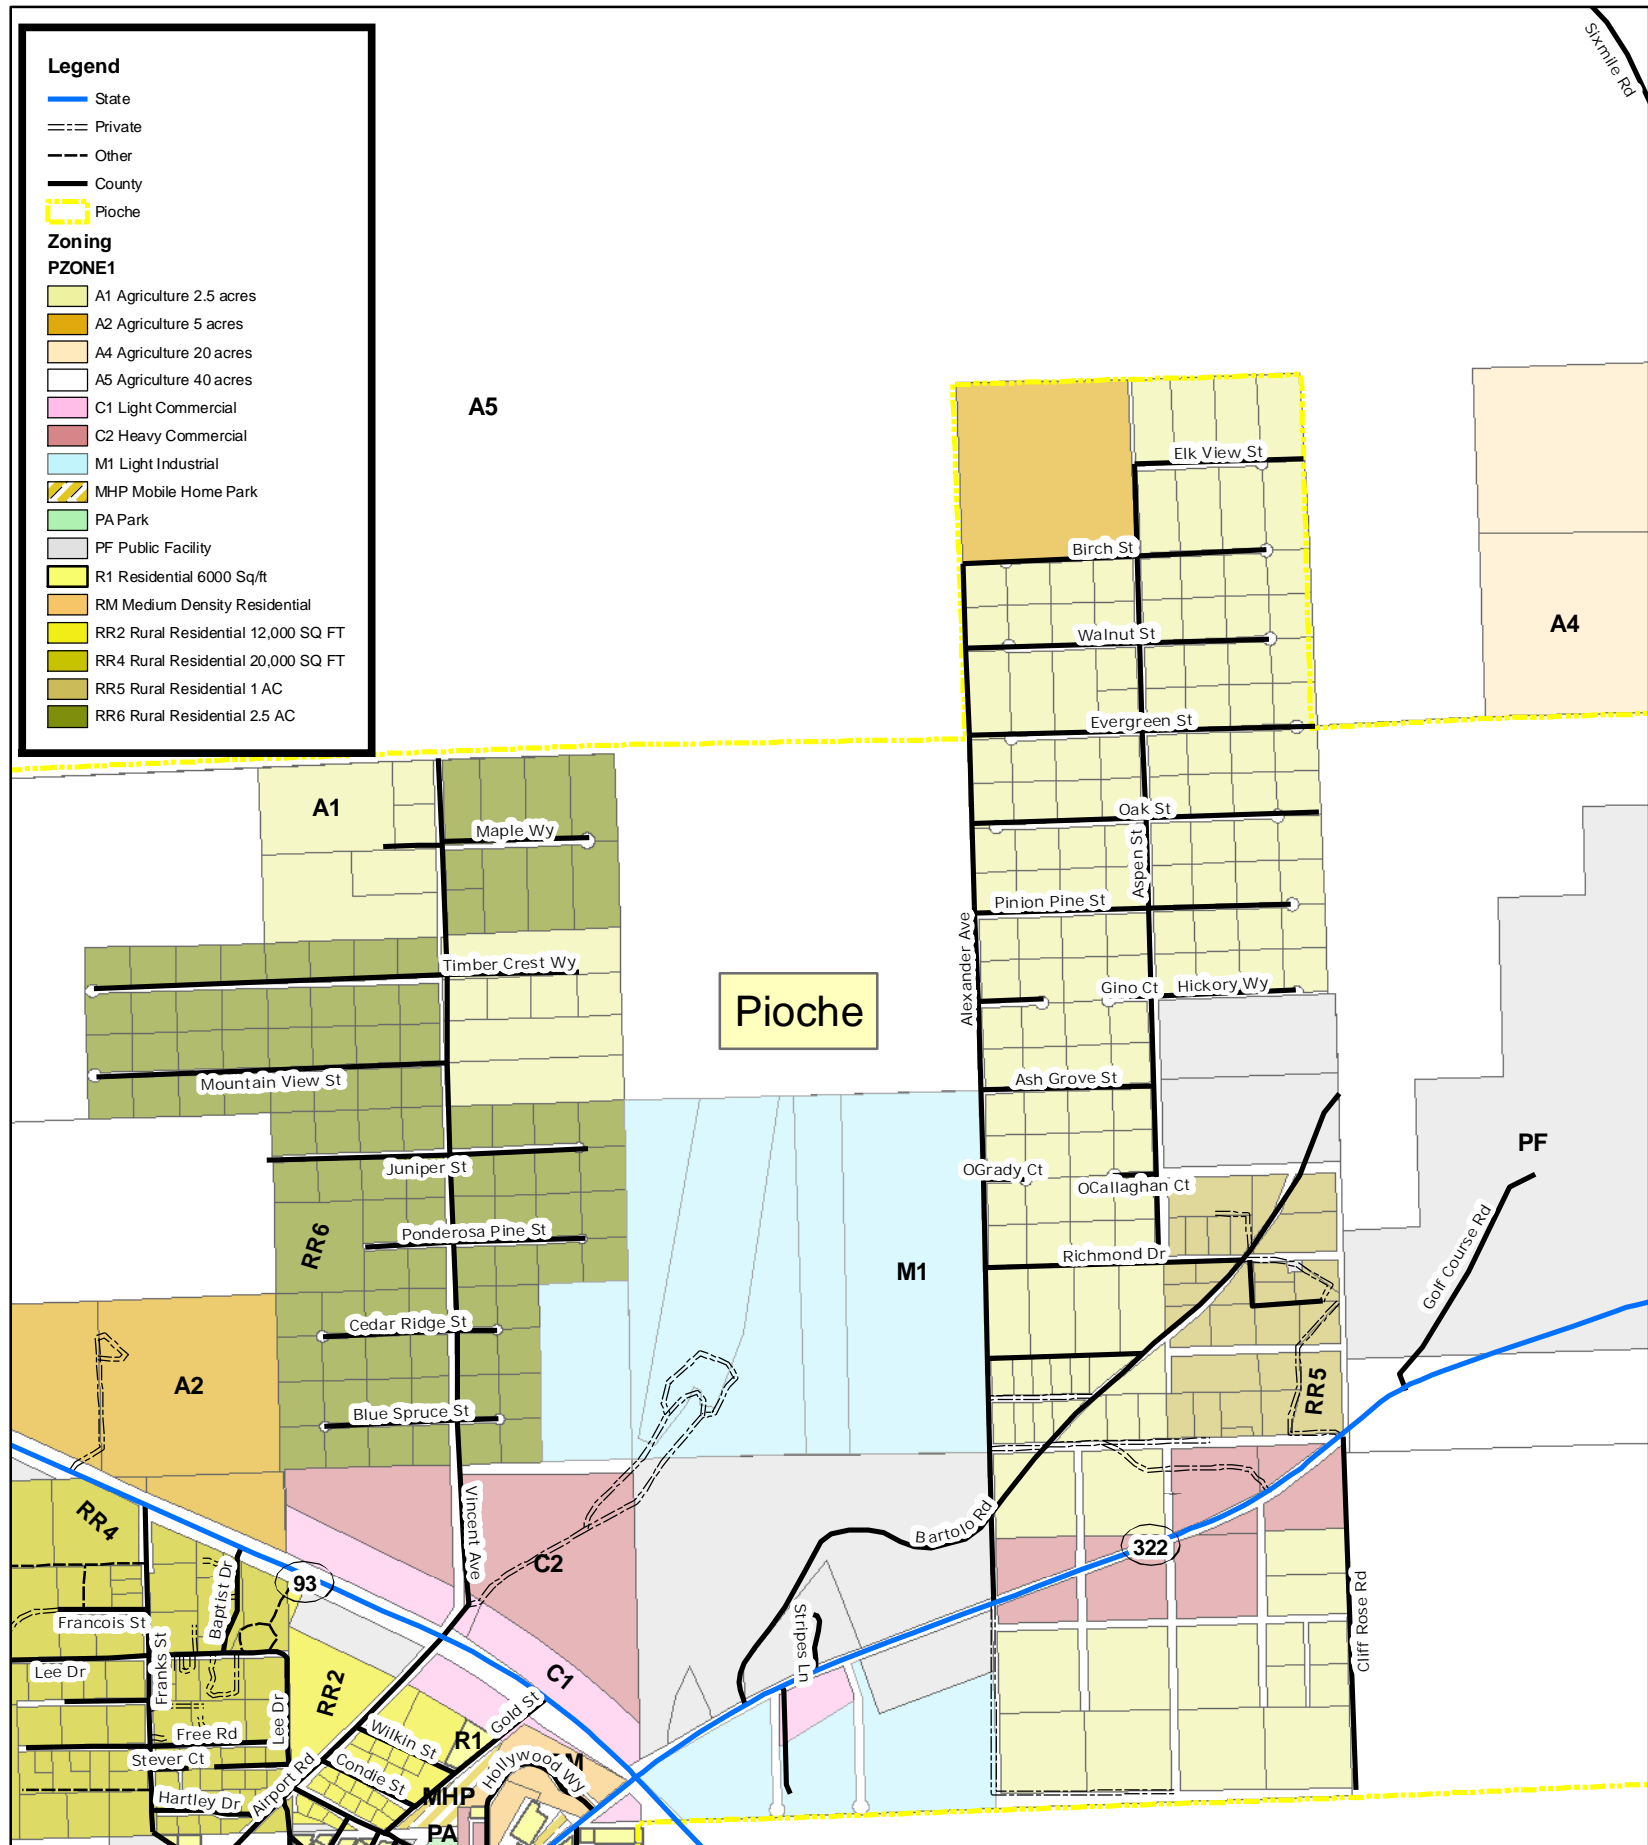

PIOCHE TOWN NORTH ZONING

September 22, 2008