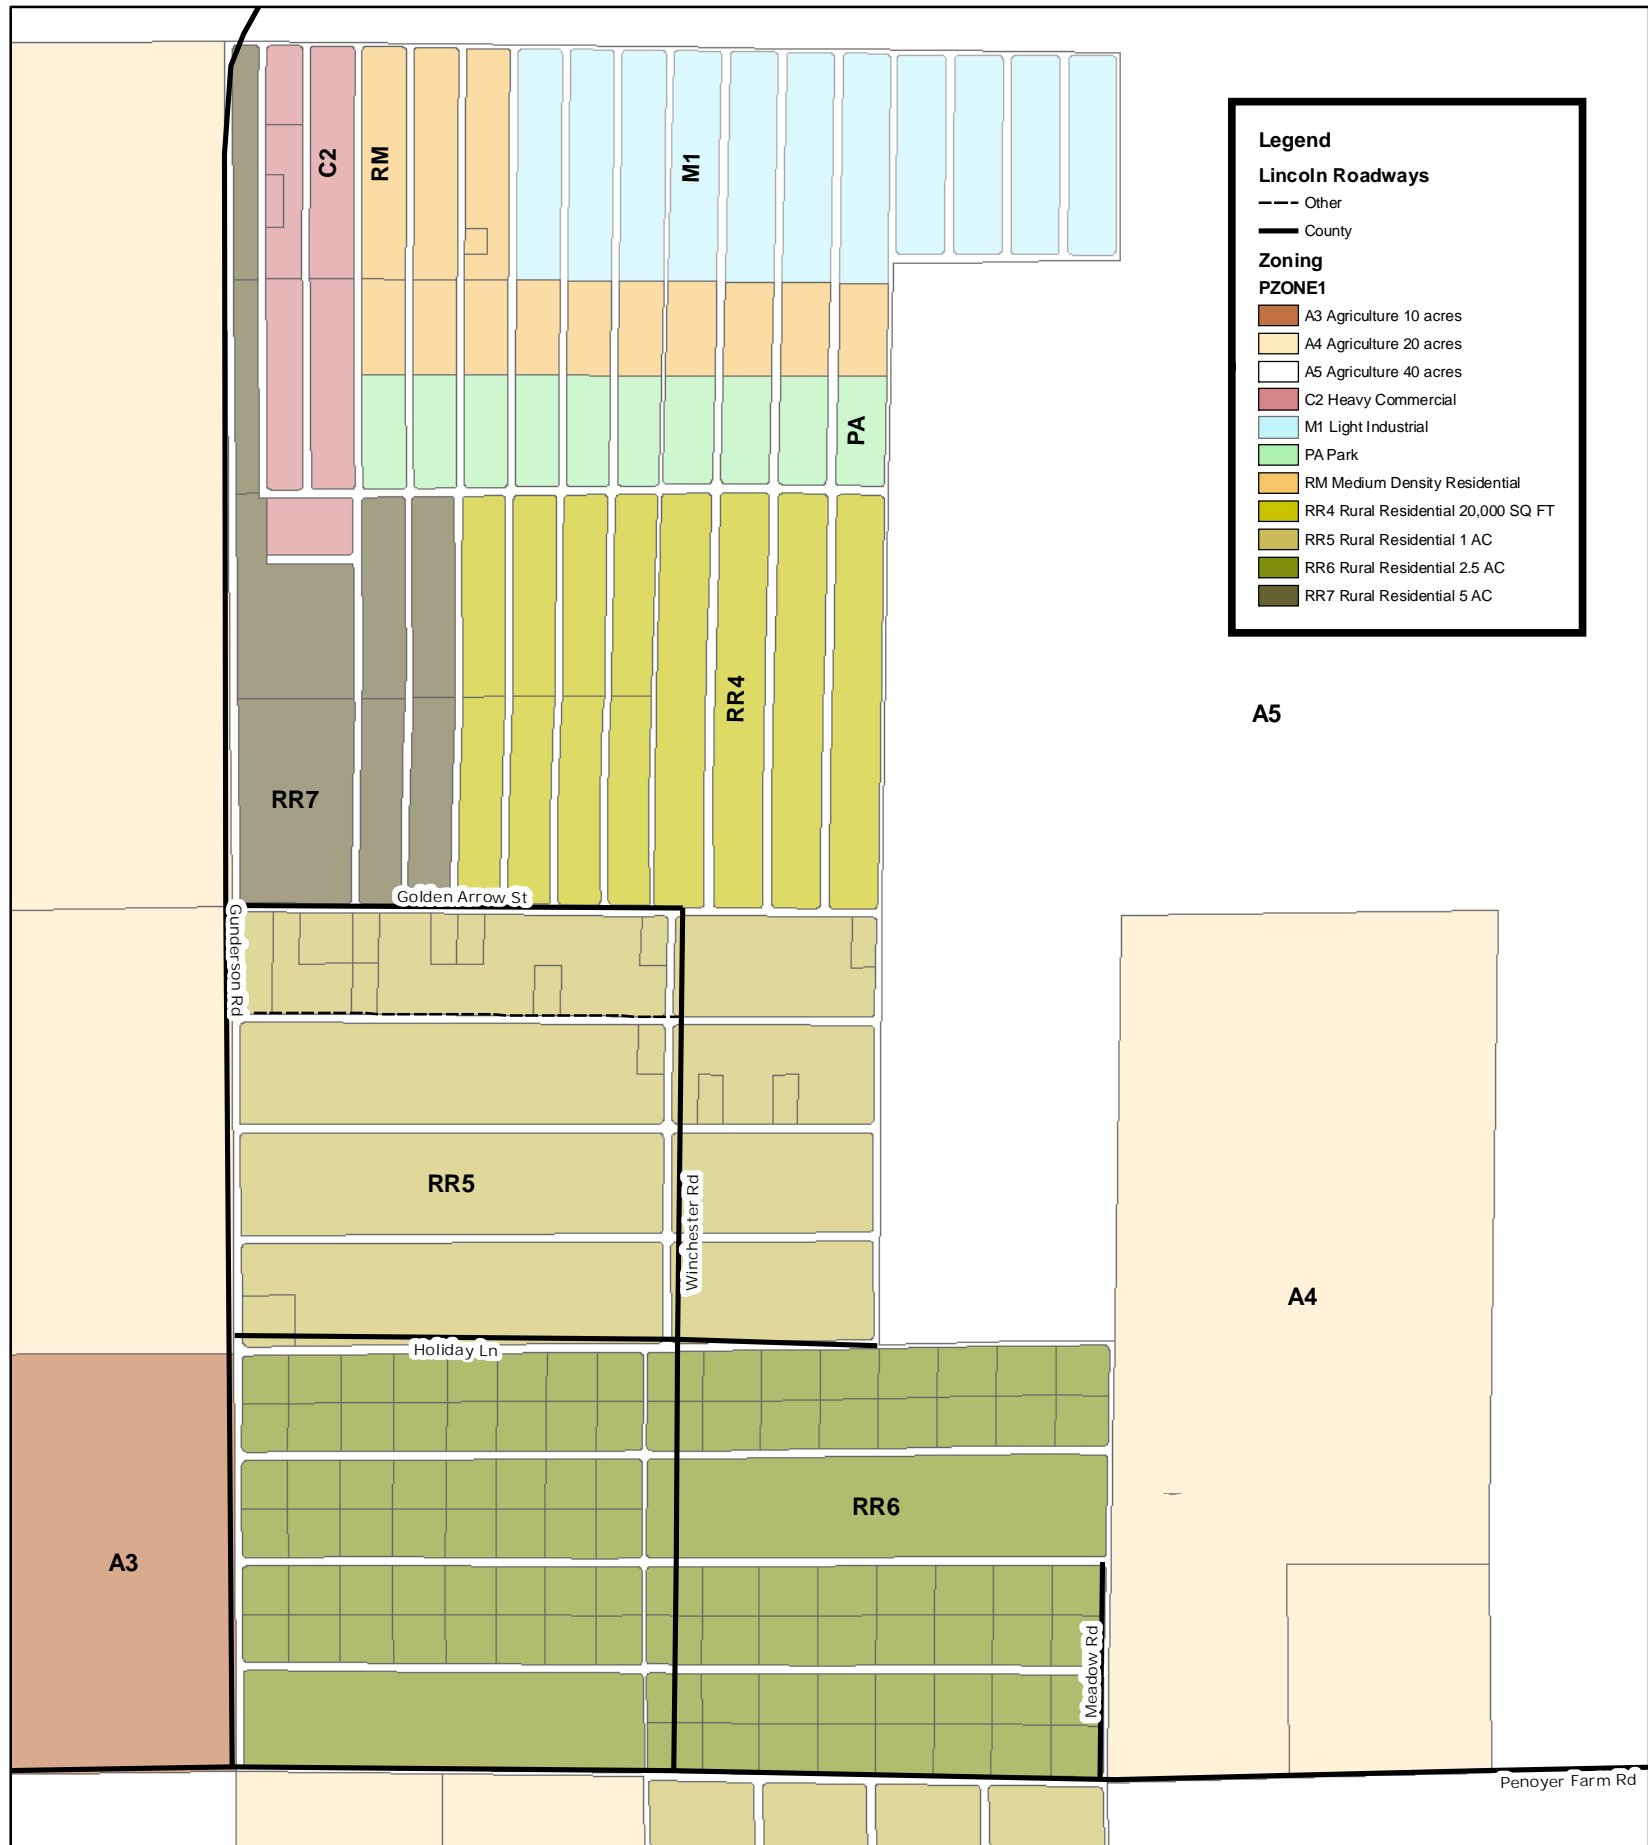

RACHEL LINCOLN ESTATES ZONING

Legend

Lincoln Roadways

- Other
- County

Zoning

PZONE1

- A3 Agriculture 10 acres
- A4 Agriculture 20 acres
- A5 Agriculture 40 acres
- C2 Heavy Commercial
- M1 Light Industrial
- PA Park
- RM Medium Density Residential
- RR4 Rural Residential 20,000 SQ FT
- RR5 Rural Residential 1 AC
- RR6 Rural Residential 2.5 AC
- RR7 Rural Residential 5 AC

September 22, 2008